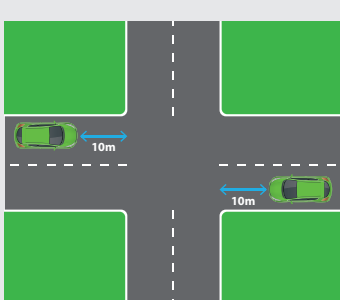

- It is illegal to stop in or within 10m of an **INTERSECTION** with no traffic lights.
- This blocks visibility for turning drivers and children/pedestrians crossing at the intersection.

EXCEEDS:
$544+
2 DEMERIT POINTS