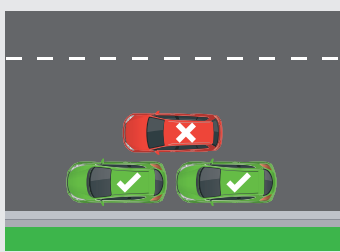

SAFETY AROUND SCHOOLS

The Facts!

FACT SHEET 2

Parking Safely Around Schools: Parking Rules

Children can be unpredictable, so expect the unexpected, particularly in school zones. Remember, rules and parking signs are in place with children's safety in mind. Please, always choose safety over convenience.

PARKING RULE

WHAT DOES IT MEAN?

PENALTIES & DEMERIT POINTS

- **DOUBLE PARKING** – You must not stop on the road adjacent to another vehicle at any time, even to drop-off or pick-up children/passengers.
- Double parking blocks visibility and forces other cars to go around you.

EXCEEDS:
\$410+
2 DEMERIT POINTS

- **U-TURNS** and **3-POINT TURNS** can be dangerous and difficult to manoeuvre and should be avoided, especially in a school zone.

EXCEEDS:
\$410+
3 DEMERIT POINTS

- You must not stop on any **FOOTPATH** or **NATURE STRIP** or on or across a **DRIVEWAY**.
- This forces children/pedestrians onto the road to get around you.